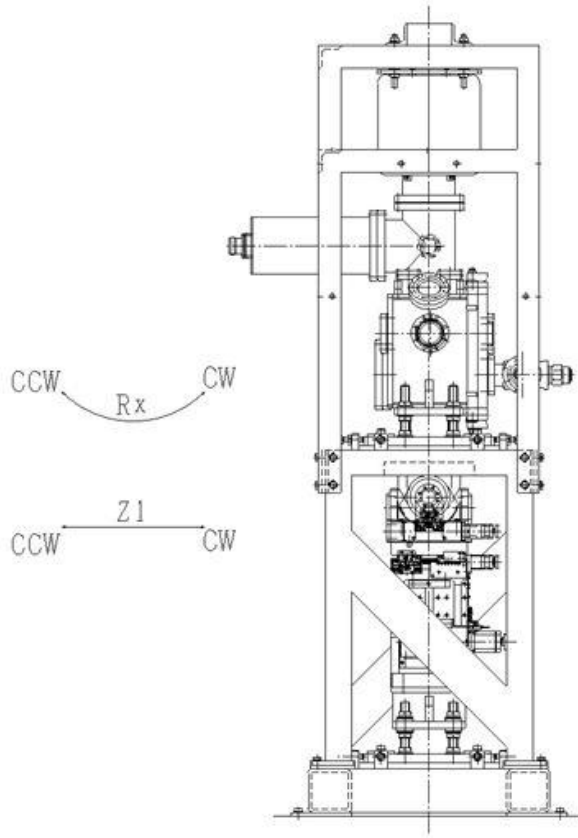

M0

Cylindrical Mirror with Water Cooling

CW
Y2
CCW