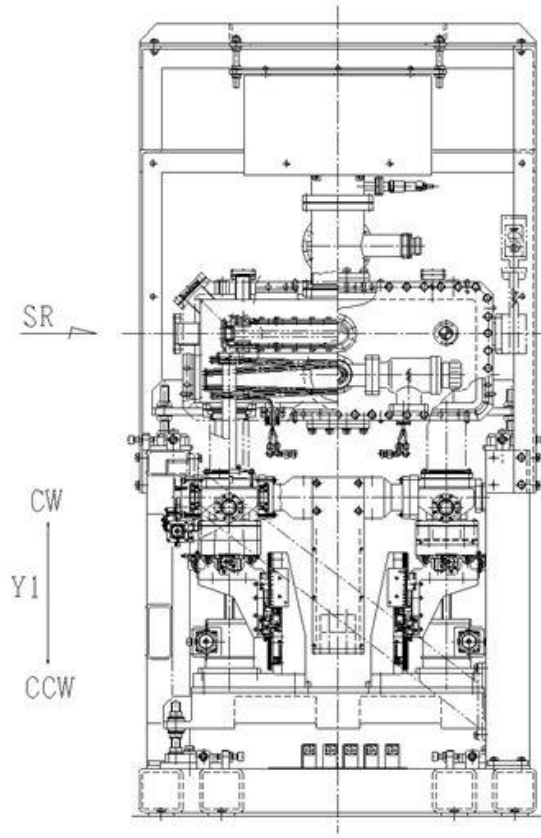

M0

Cylindrical Mirror with Water Cooling

CW
Y2
CCW