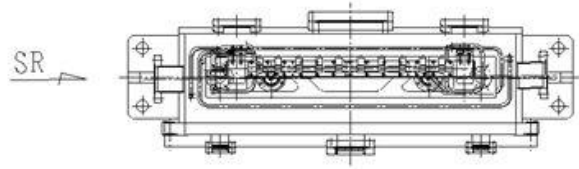

M0

Cylindrical Mirror with Water Cooling

CW
Y2
CCW